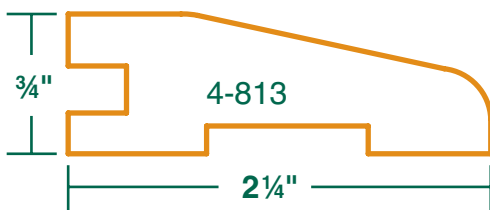

FAITES VOTRE PROPRE DESSIN ET NOUS FERONS LE RESTE
MAKE YOUR VERY OWN DESIGN AND WE'LL MAKE THE REST