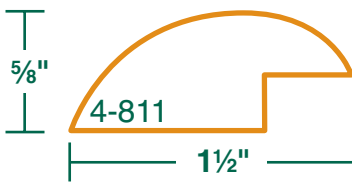

FAITES VOTRE PROPRE DESSIN ET NOUS FERONS LE RESTE
MAKE YOUR VERY OWN DESIGN AND WE'LL MAKE THE REST