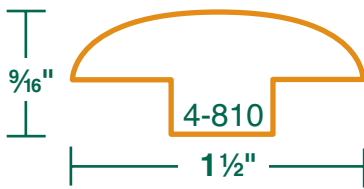

FAITES VOTRE PROPRE DESSIN ET NOUS FERONS LE RESTE
MAKE YOUR VERY OWN DESIGN AND WE'LL MAKE THE REST